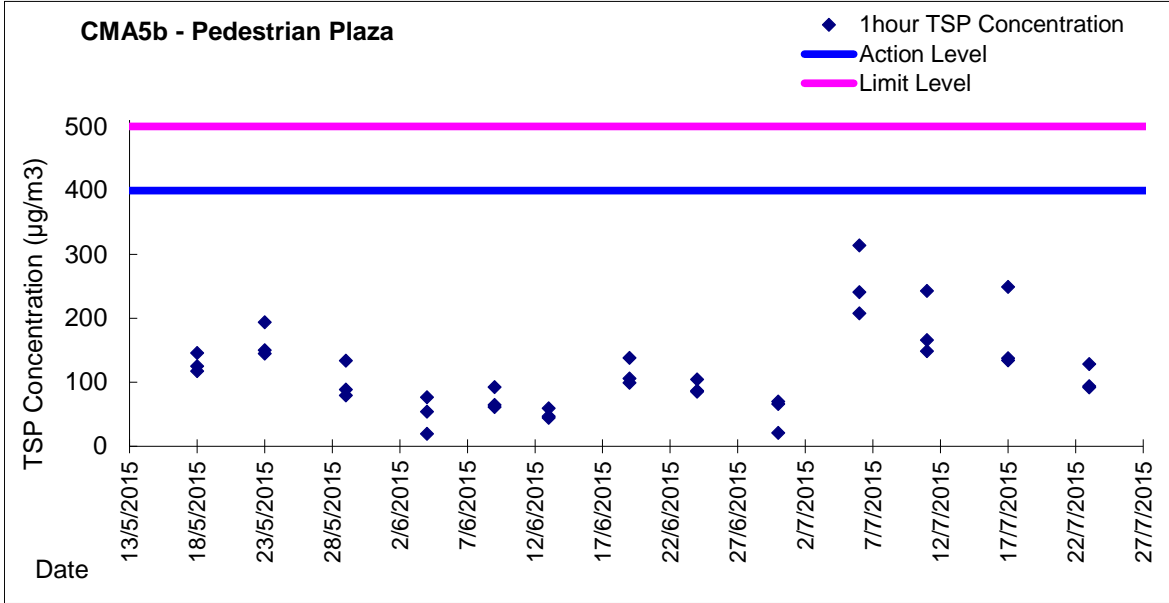

Graphic Presentation of 1 hour TSP Result for EP-376/2009

Graphic Presentation of 24 hour TSP Result for EP-376/2009

Graphic Presentation of 1 hour TSP Result for EP-376/2009

Graphic Presentation of 24 hour TSP Result for EP-376/2009