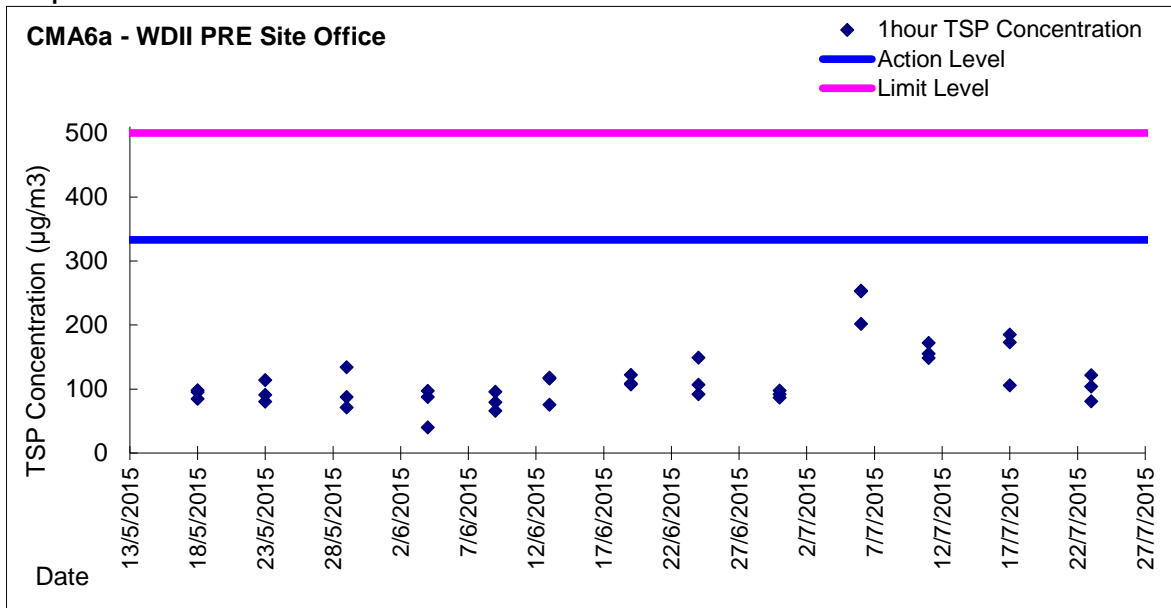

Graphic Presentation of 1 hour TSP Result for EP-376/2009

Graphic Presentation of 24 hour TSP Result for EP-376/2009

Graphic Presentation of 1 hour TSP Result for EP-376/2009

Graphic Presentation of 24 hour TSP Result for EP-376/2009