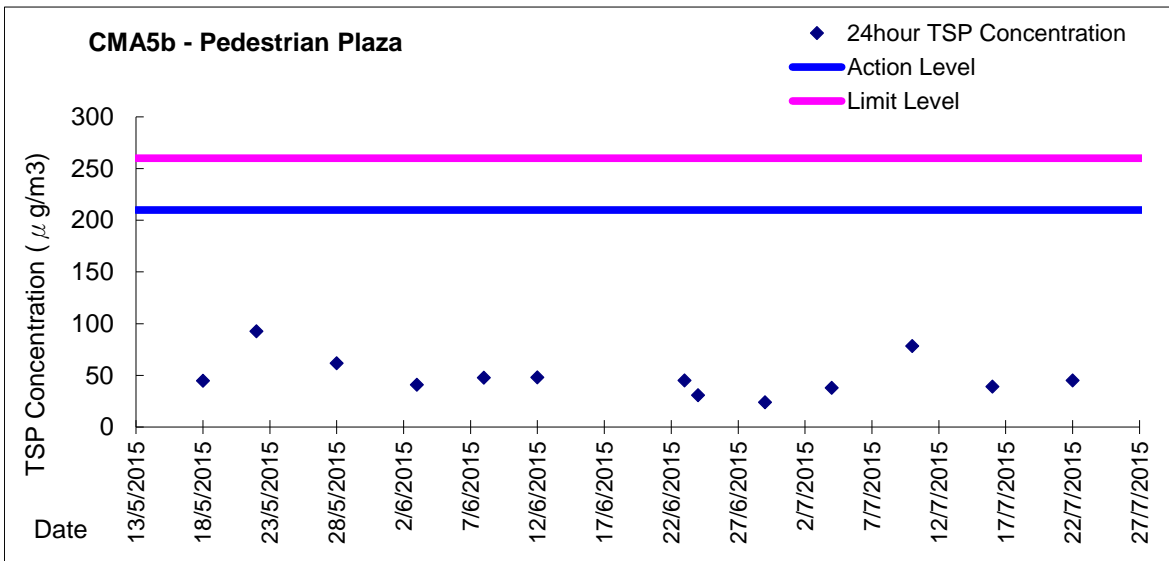

Graphic Presentation of 1 hour TSP Result for EP-376/2009

Graphic Presentation of 24 hour TSP Result for EP-376/2009

Graphic Presentation of 1 hour TSP Result for EP-376/2009

Graphic Presentation of 24 hour TSP Result for EP-376/2009